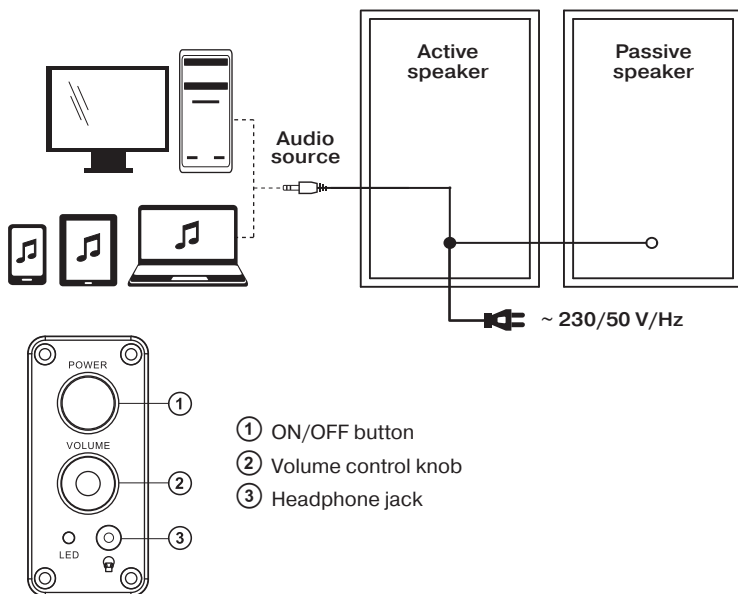

### **SAFETY PRECAUTIONS**

- Do not open the multimedia speaker system (MSS) and do not perform repairs by yourself. Service and repairs should be performed only by qualified specialists at authorized service centers. The list of authorized service centers is on [www.real-el.com](http://www.real-el.com)
- Protect the MSS from high humidity, water and dust.

### **SPECIAL FEATURES**

- Compact design
- Volume control
- Headphones jack

### **CONNECTION AND OPERATION**

- Multimedia Speaker System (MSS) can be connected to PC, laptop or any other supported device.
- Plug-in power cable to mains and turn the speaker ON.
- Plug the signal cable to audio output of the audio source device.